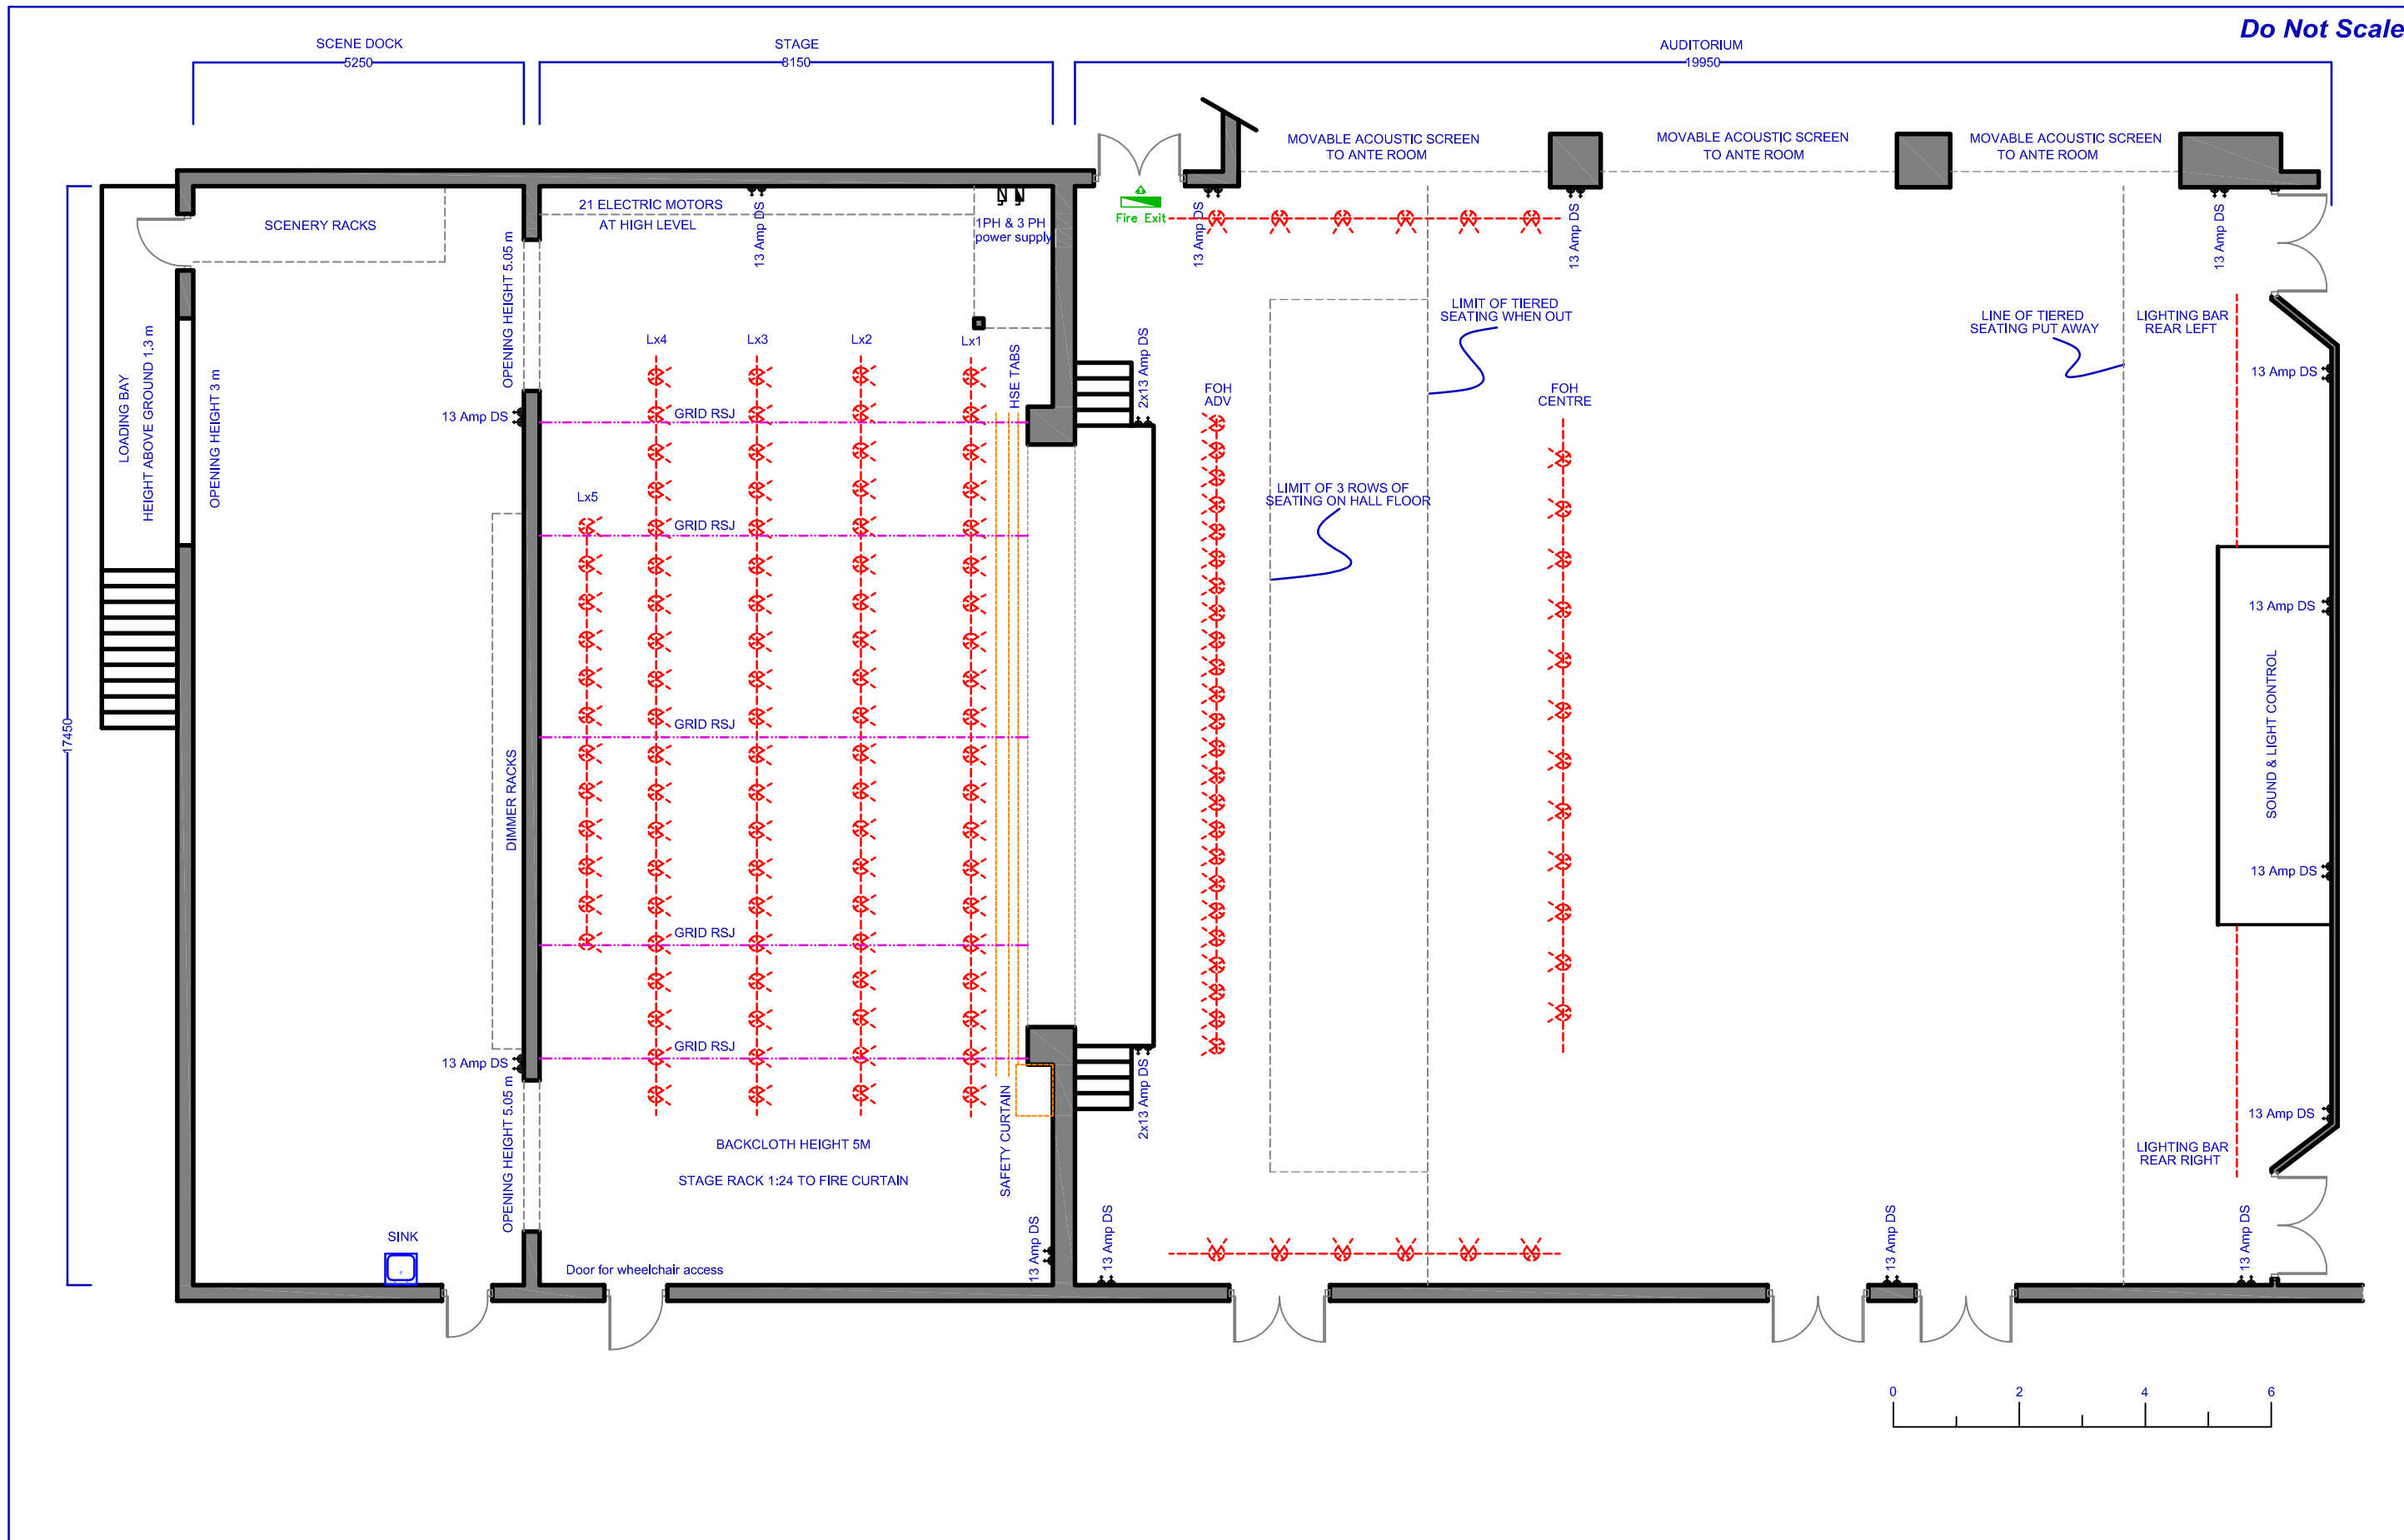

Do Not Scale

CLIENT: **FORUM 28**
 DRAWING TITLE: **THEATRE FLOOR PLAN TIERED SEATING PLACED AWAY**
 SCALE @ ISO A3: 1:100 DATE: 4.12.07
 DRAWN BY: AJW
 DRAWING NO: SAL 02/4926-04 REV: A